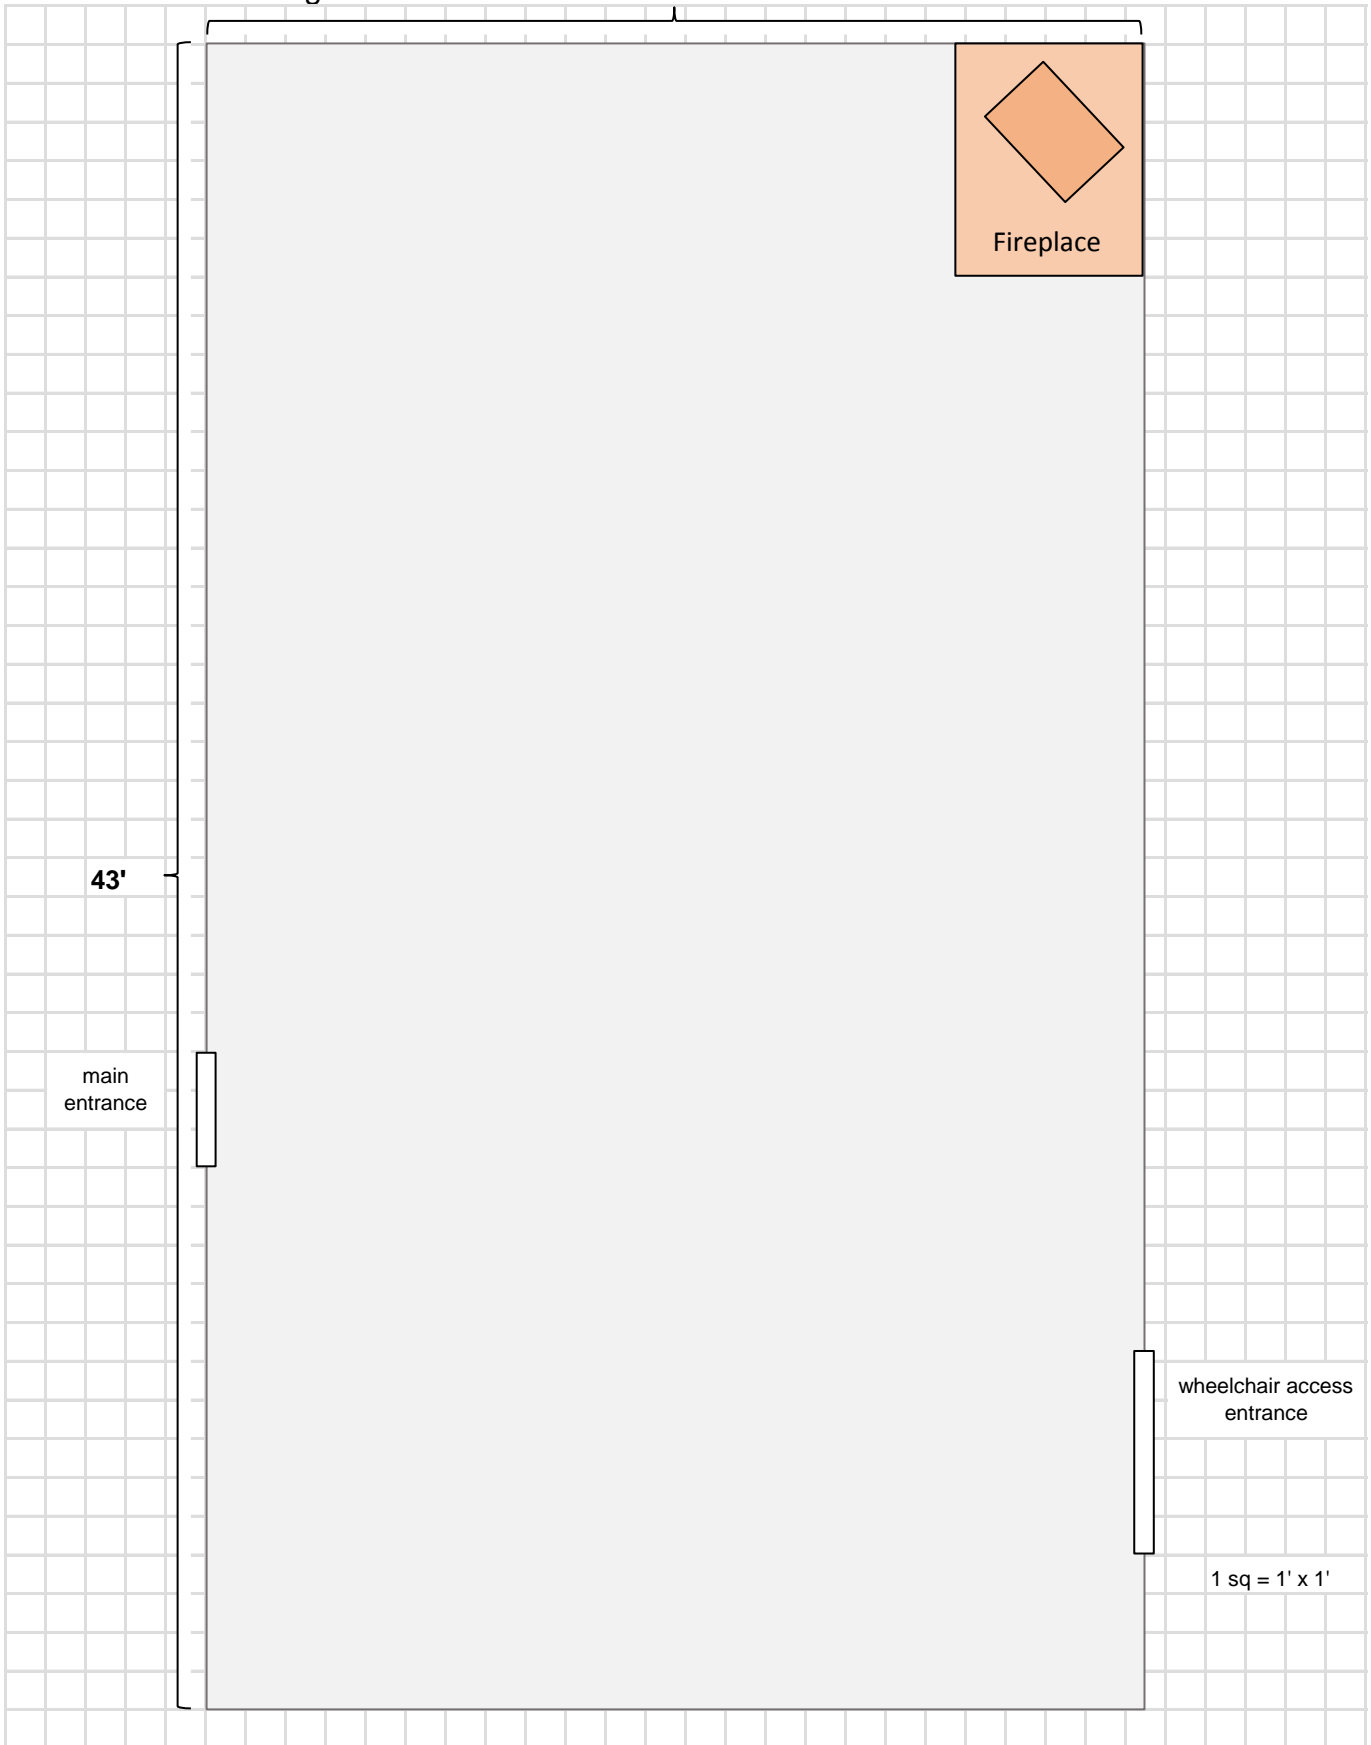

Name: ERC Meeting Hall

23' 6"

Date:

Grid is not perfectly square