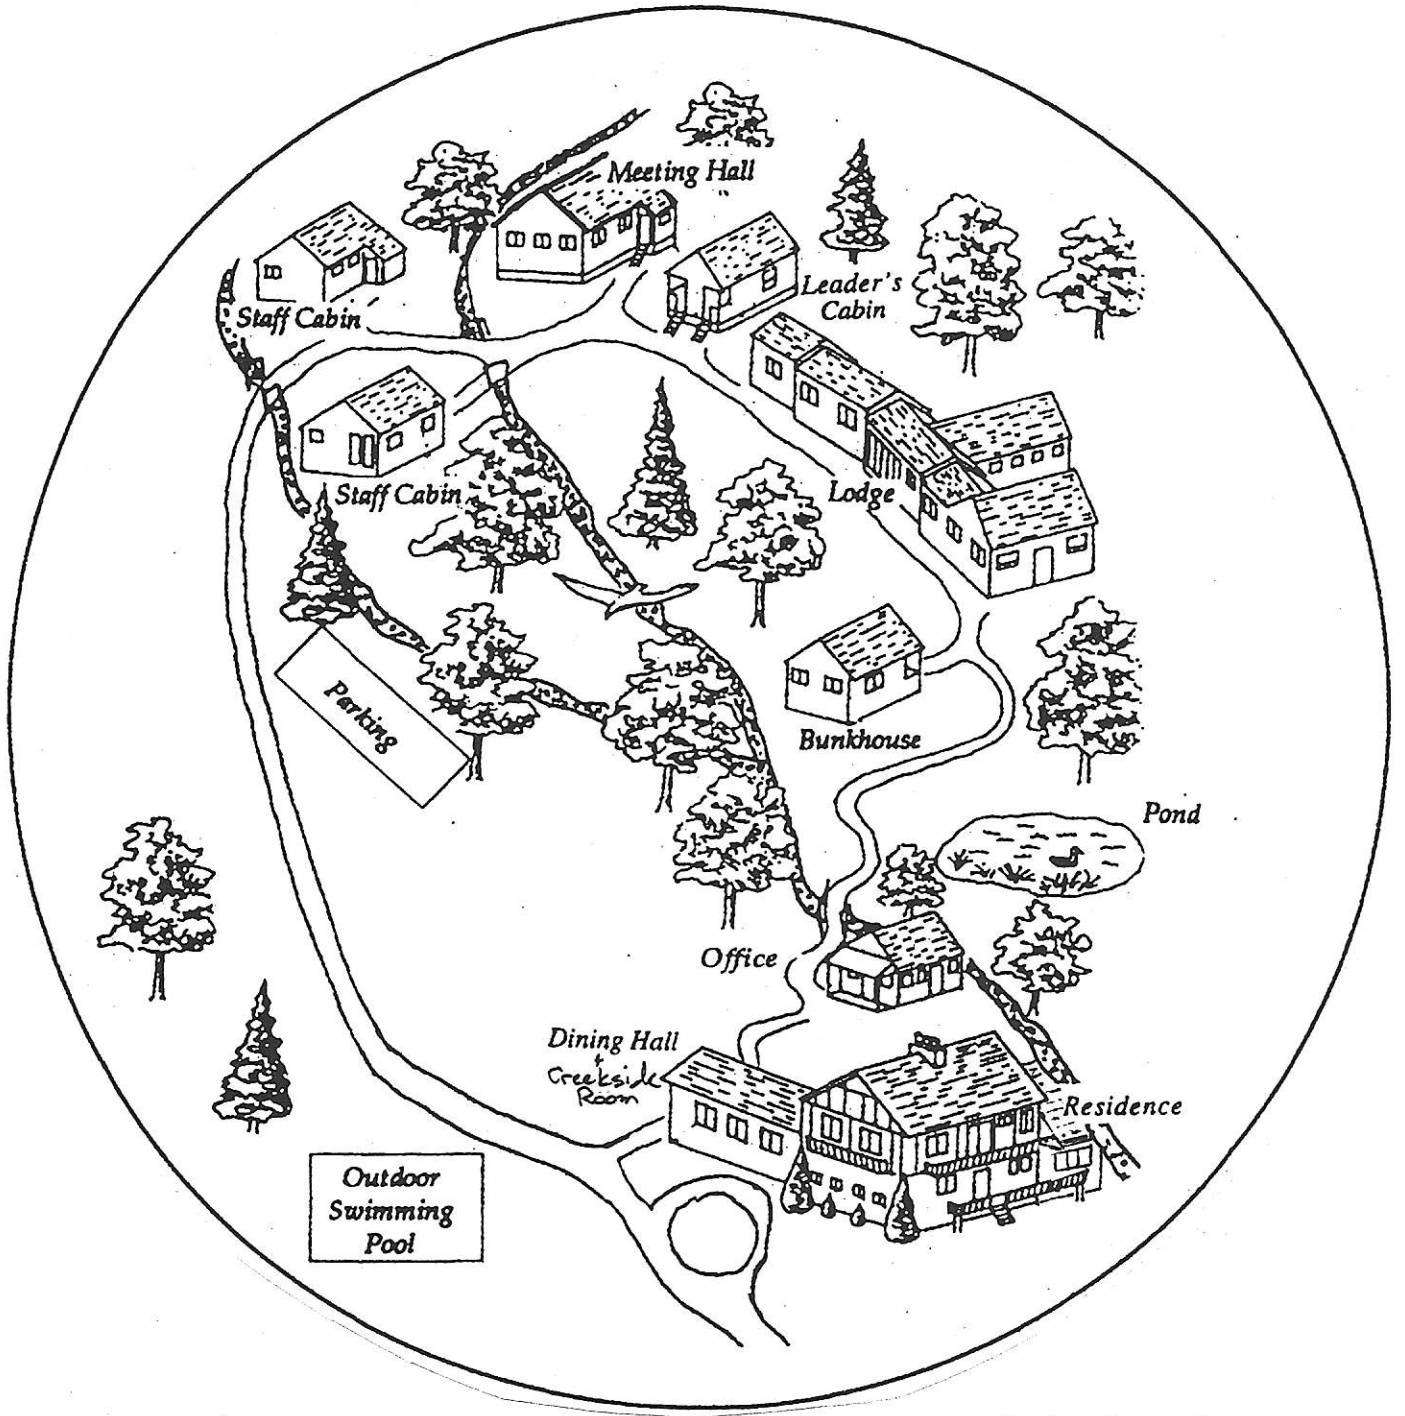

Ecology Retreat Centre

Ecology Retreat Centre
308046 Hockley Road
Mono, ON L9W 6N2
Tel: 519.941.4560

Email: bookings@ecologyretreatcentre.com

Web: www.ecologyretreatcentre.com

Latitude: 43° 59' 30.82" N, Longitude: 80° 1' 28.28" W